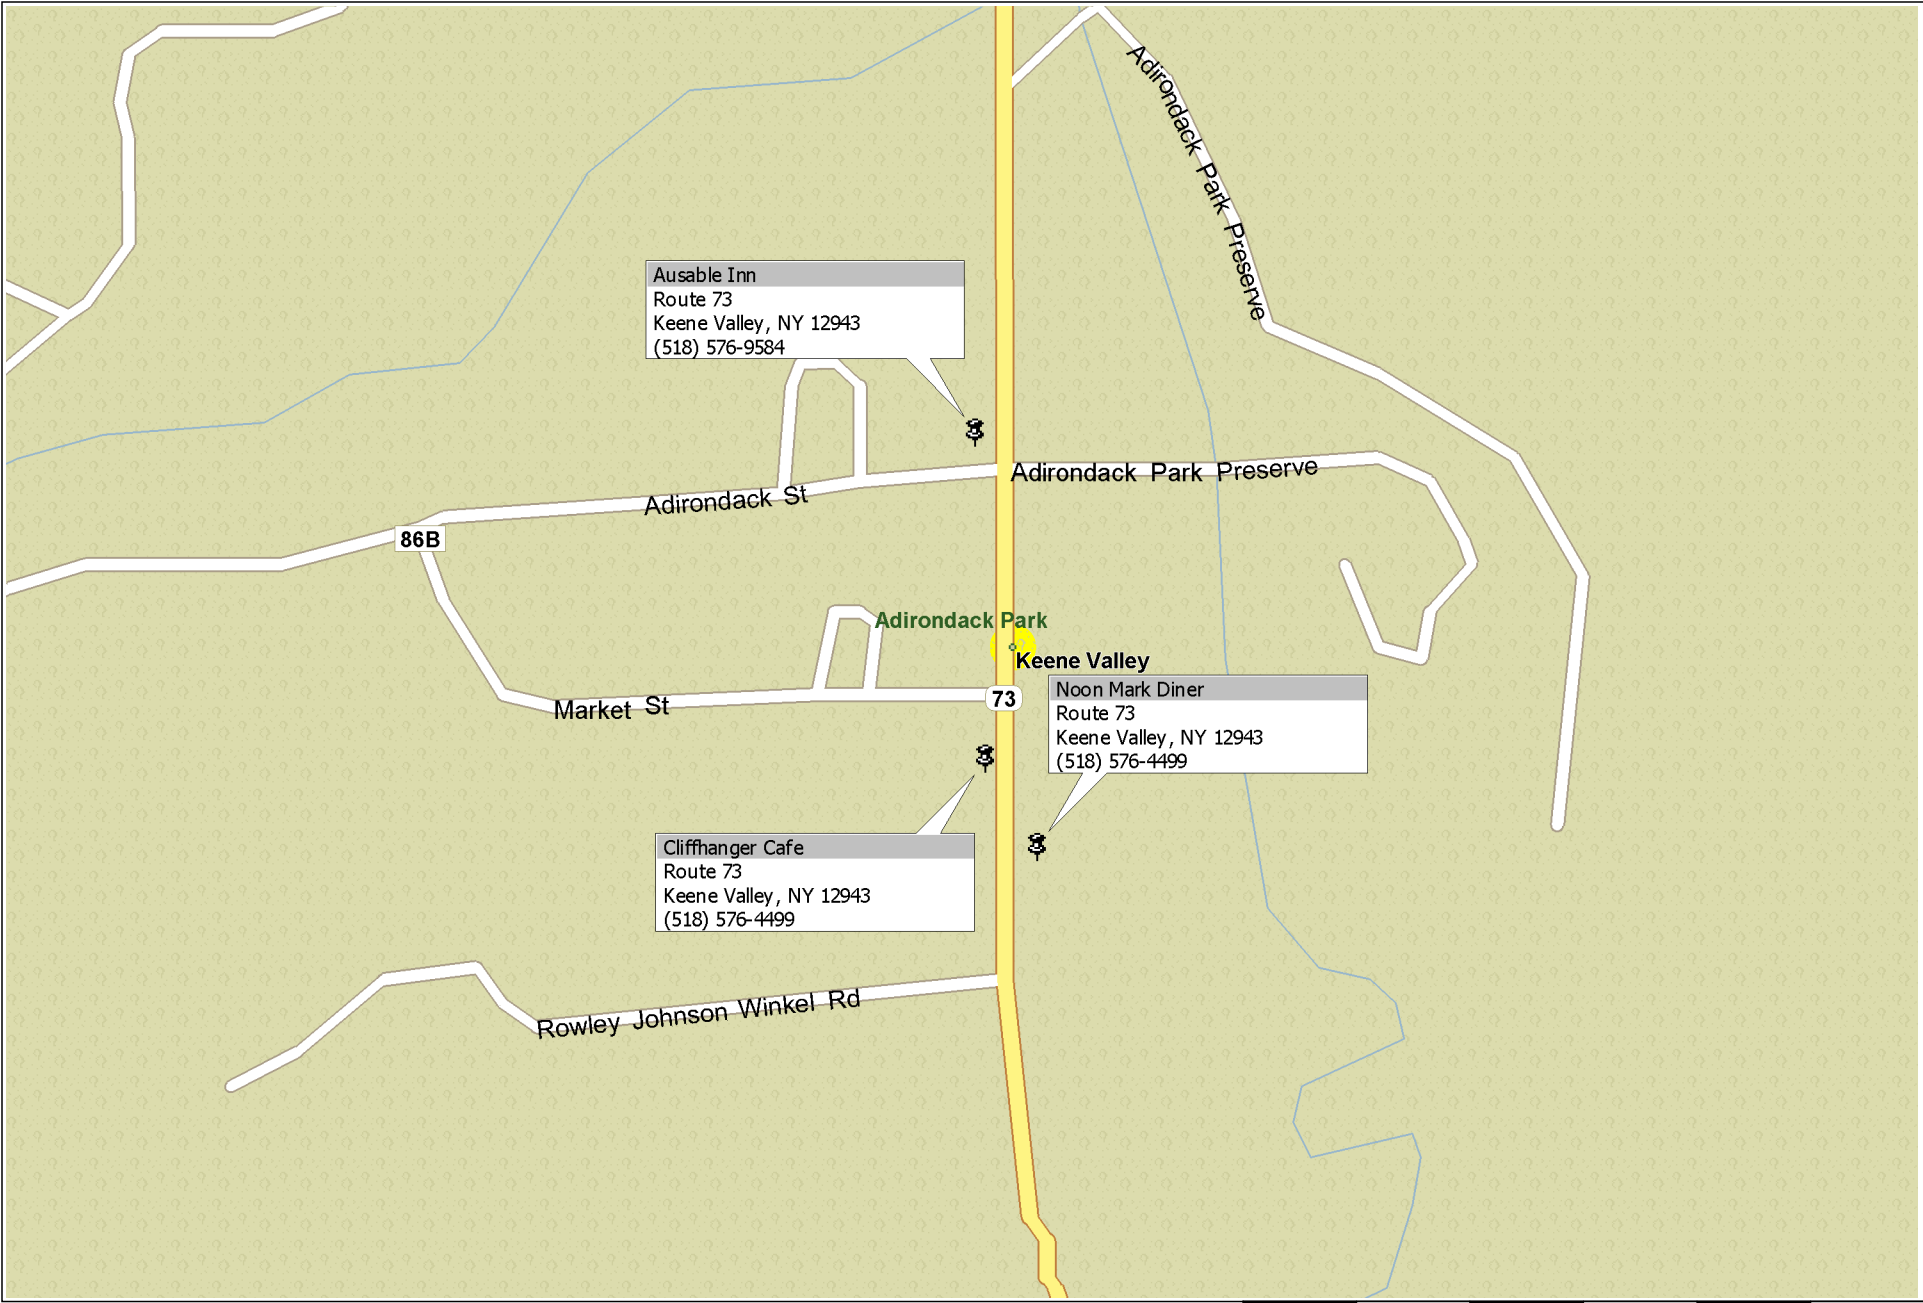

Keene Valley, New York, United States

0 yds 200 400 600