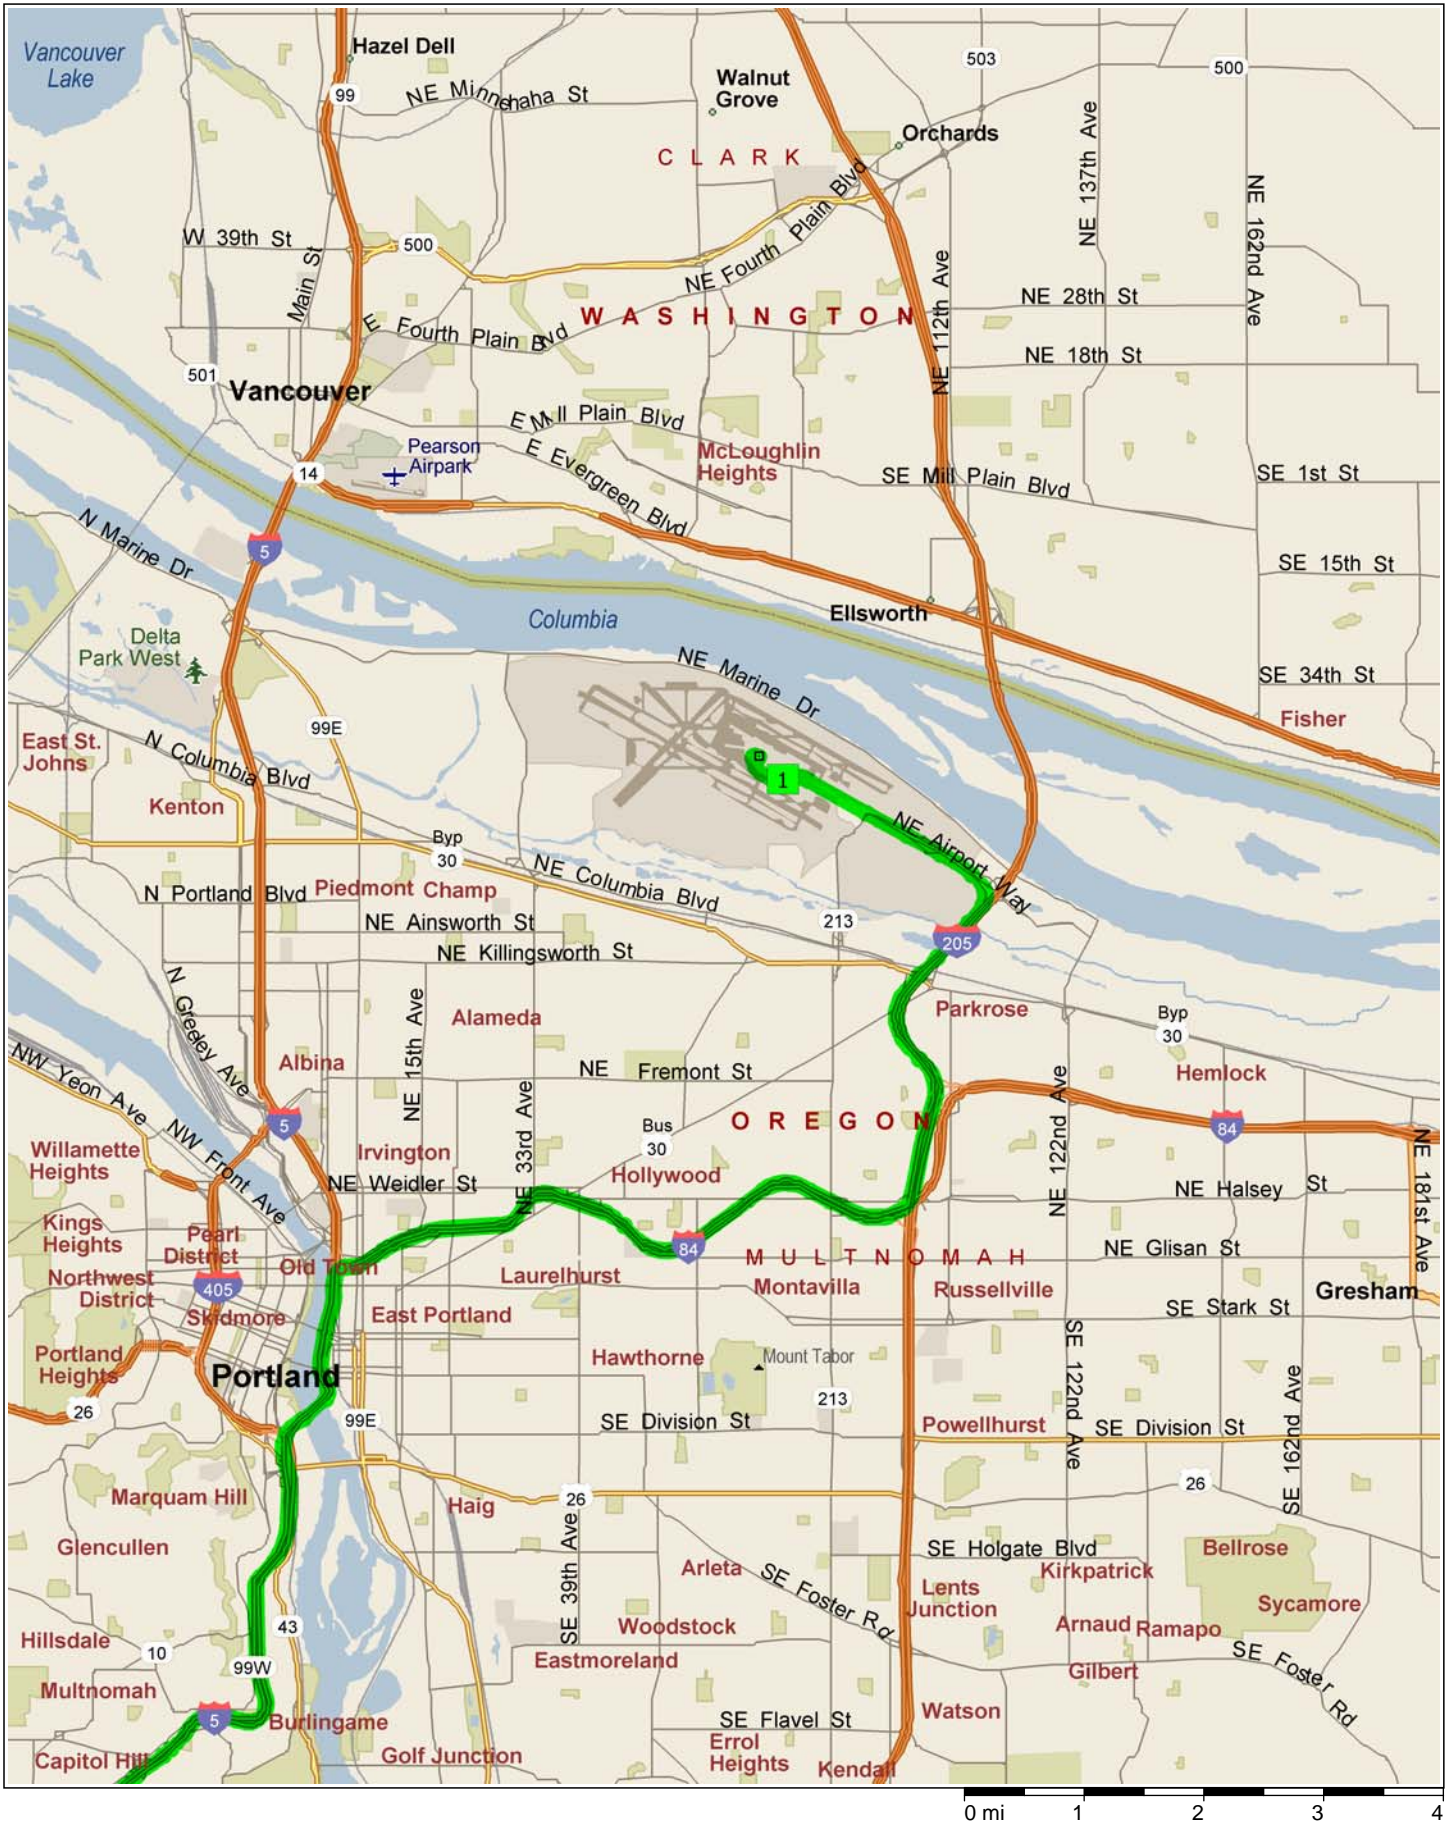

Hertz-Portland International Airport to Cold Creek Inn

371.2 miles; 5 hours, 32 minutes

9:00 AM	0.0 mi	1 Depart Hertz-Portland International Airport [Rental Car Return, Portland, OR 97218, (50... 249-8216)] on Rental Car Return (South-West) for 174 yds towards Rental Car Return
9:00 AM	0.1 mi	Merge onto Arriving Flights for 98 yds
9:01 AM	0.2 mi	Road name changes to NE Airport Way for 2.1 mi
9:05 AM	2.3 mi	Take Ramp (RIGHT) onto I-205 [Veterans Memorial Hwy] for 3.1 mi towards I-205 / I-84 / Portland / Salem
9:08 AM	5.4 mi	At exit 21B, take Ramp (RIGHT) onto I-84 [US-30] for 5.5 mi towards I-84 / US-30 / Portland
9:13 AM	10.8 mi	Turn LEFT onto Ramp for 0.3 mi towards I-5 / Sal...
9:14 AM	11.1 mi	Take Ramp (LEFT) onto I-5 for 358.5 mi towards I-5 / Beaverton / Salem
		Construction between Roseburg and Oakland (SB) (March 25, 2005 - November 10, 2006)
1:41 PM	313.0 mi	Entering California
2:28 PM	369.6 mi	At exit 740, turn RIGHT onto Ramp for 0.4 mi towards Mt Shasta C...
2:29 PM	370.0 mi	Keep STRAIGHT onto N Mt Shasta Blvd for 1.0 mi
2:31 PM	371.0 mi	Road name changes to Walnut St for 54 yds
2:31 PM	371.1 mi	Keep RIGHT onto Local road(s) for 120 yds
2:32 PM	371.1 mi	Keep STRAIGHT onto Walnut St for 98 yds
2:32 PM	371.2 mi	2 Arrive Shasta Lodge Motel [724 Walnut St, Mt Shasta, CA 96067, (530) 926-28...

Hertz-Portland International Airport to Cold Creek Inn

Copyright © 1988-2005 Microsoft Corp. and/or its suppliers. All rights reserved. <http://www.microsoft.com/streets/>
© 2004 NAVTEQ. All rights reserved. This data includes information taken with permission from Canadian authorities © Her Majesty the Queen in Right of Canada. © Copyright 2004 by TeleAtlas North America, Inc. All rights reserved.

Hertz-Portland International Airport to Cold Creek Inn