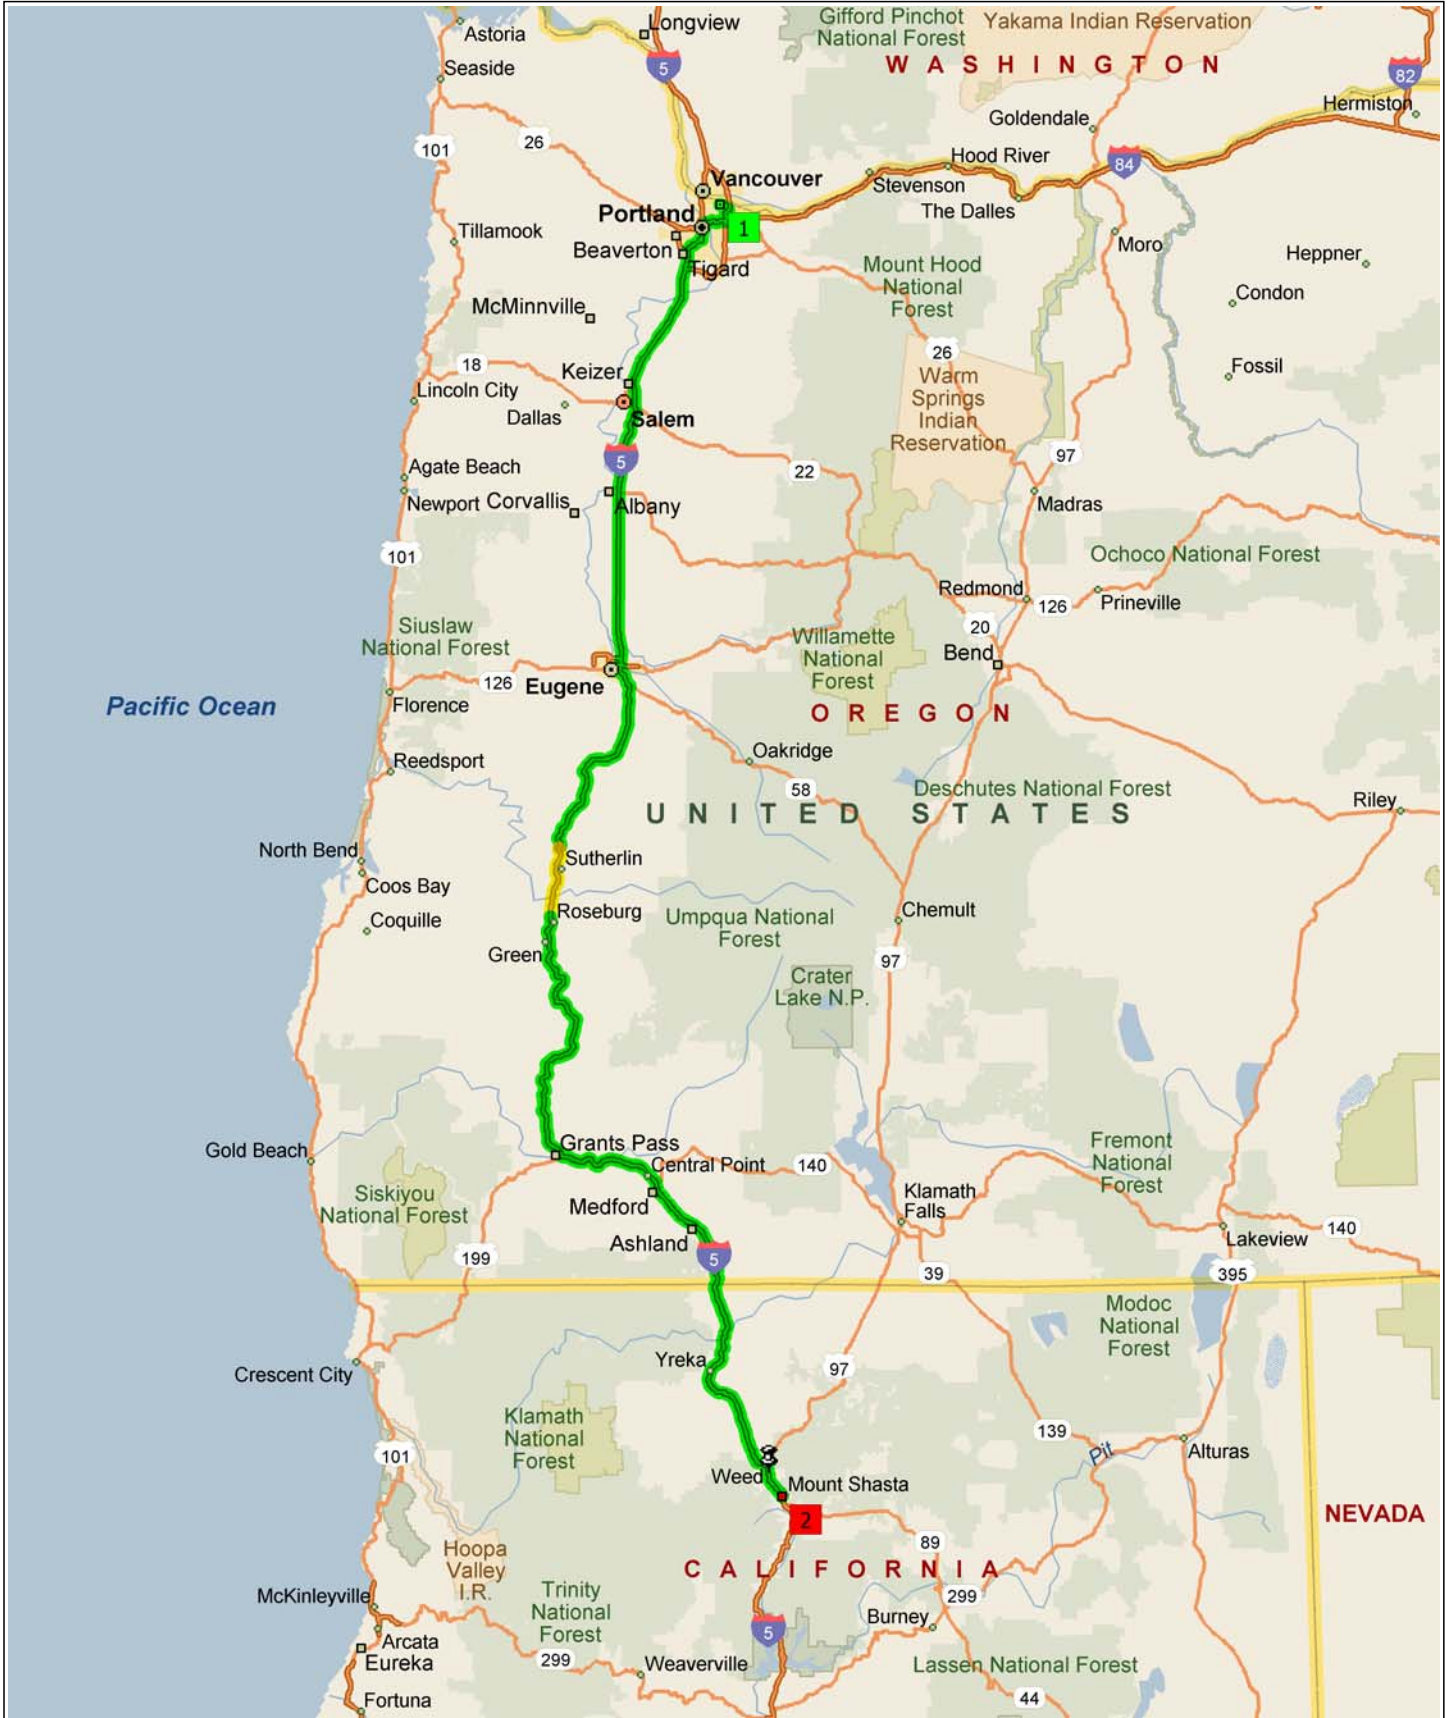

Hertz-Portland International Airport to Cold Creek Inn

371.2 miles; 5 hours, 32 minutes

9:00 AM	0.0 mi	1 Depart Hertz-Portland International Airport [Rental Car Return, Portland, OR 97218, (50... 249-8216)] on Rental Car Return (South-West) for 174 yds towards Rental Car Return
9:00 AM	0.1 mi	Merge onto Arriving Flights for 98 yds
9:01 AM	0.2 mi	Road name changes to NE Airport Way for 2.1 mi
9:05 AM	2.3 mi	Take Ramp (RIGHT) onto I-205 [Veterans Memorial Hwy] for 3.1 mi towards I-205 / I-84 / Portland / Salem
9:08 AM	5.4 mi	At exit 21B, take Ramp (RIGHT) onto I-84 [US-30] for 5.5 mi towards I-84 / US-30 / Portland
9:13 AM	10.8 mi	Turn LEFT onto Ramp for 0.3 mi towards I-5 / Sal...
9:14 AM	11.1 mi	Take Ramp (LEFT) onto I-5 for 358.5 mi towards I-5 / Beaverton / Salem
		Construction between Roseburg and Oakland (SB) (March 25, 2005 - November 10, 2006)
1:41 PM	313.0 mi	Entering California
2:28 PM	369.6 mi	At exit 740, turn RIGHT onto Ramp for 0.4 mi towards Mt Shasta C...
2:29 PM	370.0 mi	Keep STRAIGHT onto N Mt Shasta Blvd for 1.0 mi
2:31 PM	371.0 mi	Road name changes to Walnut St for 54 yds
2:31 PM	371.1 mi	Keep RIGHT onto Local road(s) for 120 yds
2:32 PM	371.1 mi	Keep STRAIGHT onto Walnut St for 98 yds
2:32 PM	371.2 mi	2 Arrive Shasta Lodge Motel [724 Walnut St, Mt Shasta, CA 96067, (530) 926-28...

Hertz-Portland International Airport to Cold Creek Inn