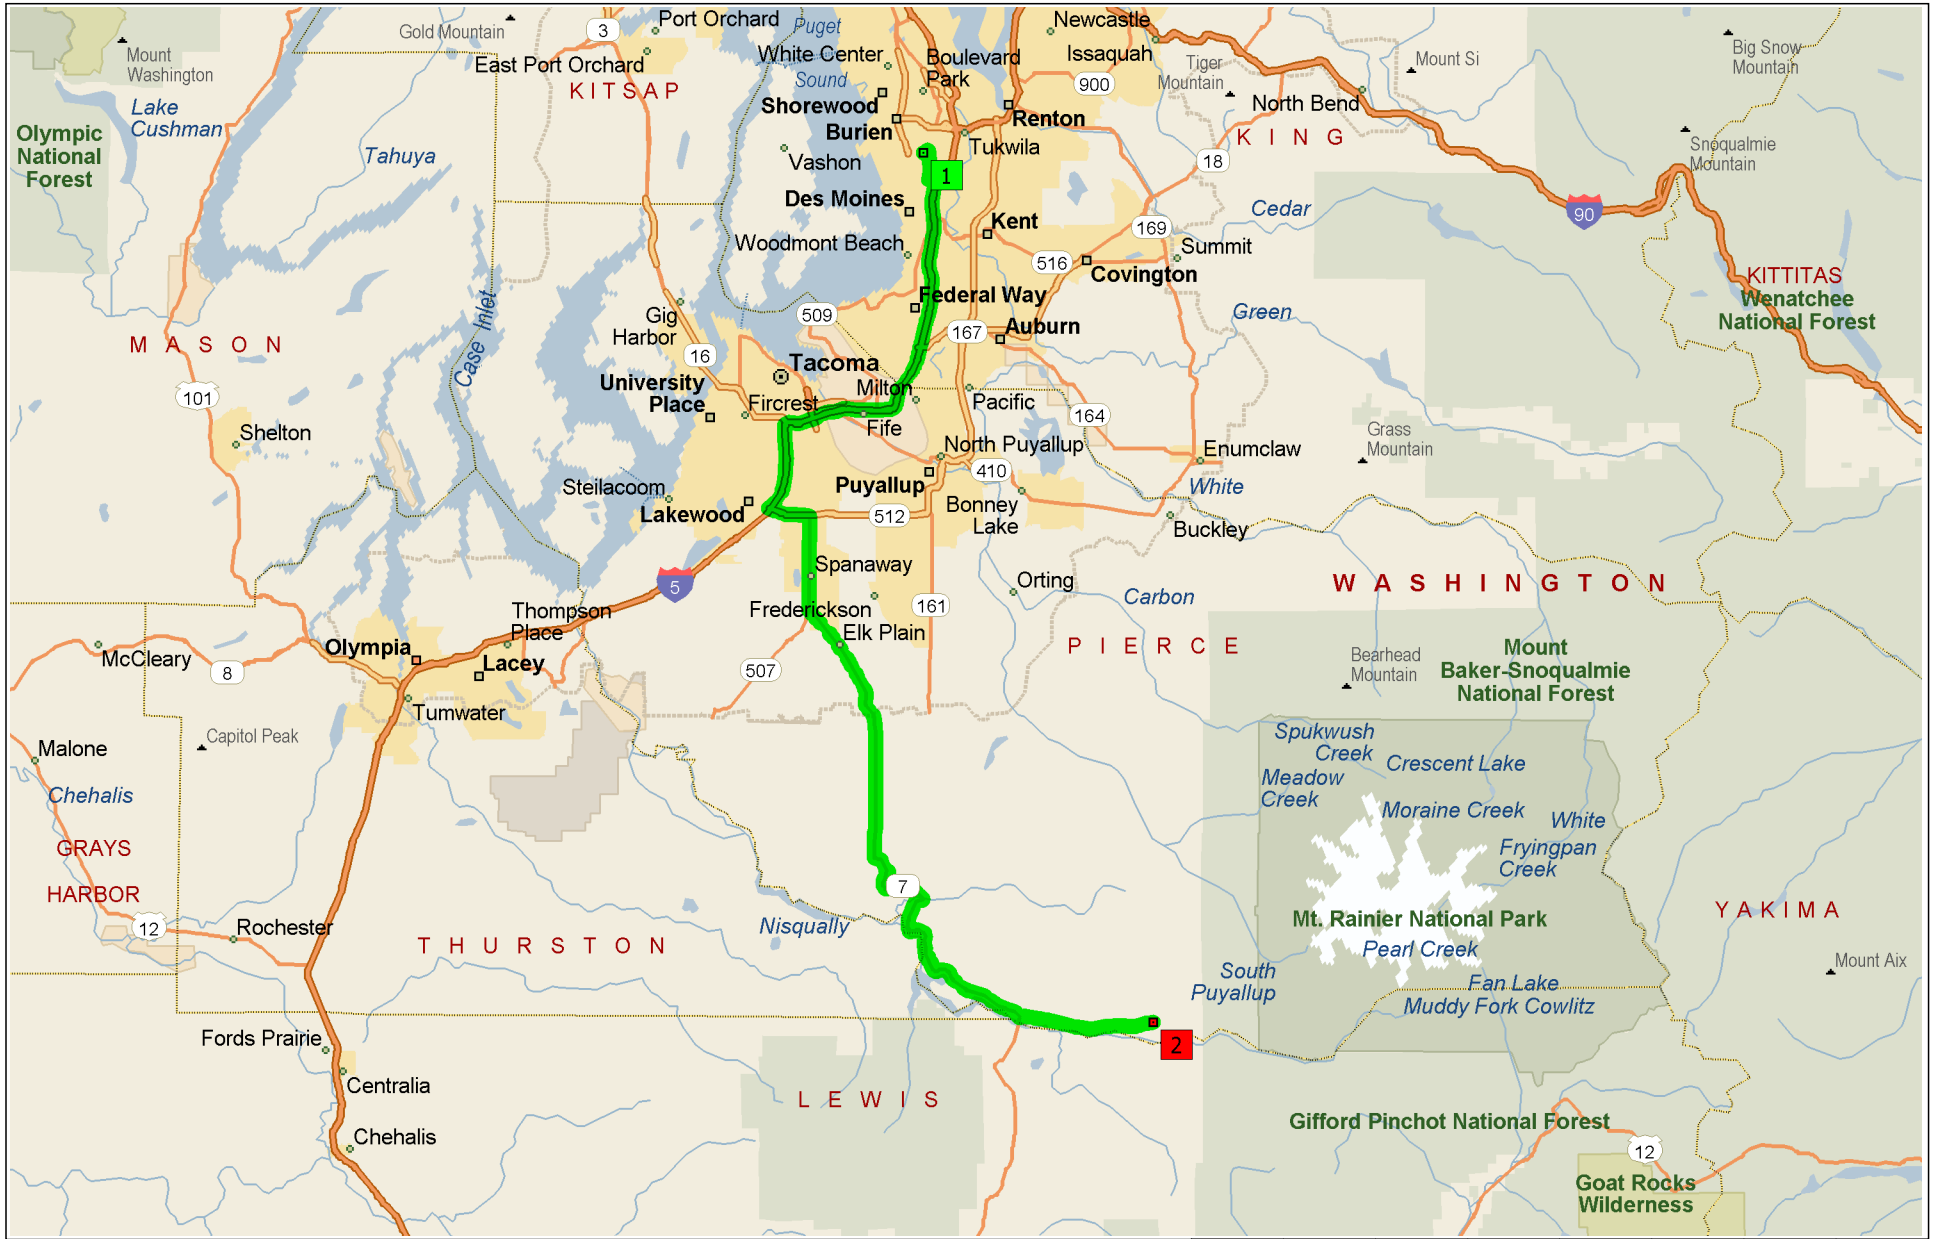

Seattle-Tacoma International Airport to 29935 SR-706, Ashford, WA 98304

72.2 miles; 1 hour, 36 minutes

9:00 AM	0.0 mi	1 Depart Seattle-Tacoma International Airport on Local road(s) (East) for 54 yds
9:00 AM	0.1 mi	Turn RIGHT (South) onto Ticketing/Check In for 0.3 ...
9:01 AM	0.3 mi	Road name changes to Terminal/Parking/Rental Car Return Access for 0.3 mi towards Express Metered Parking / Rental Car Return / Return To Terminal / Freeways
9:02 AM	0.6 mi	Keep LEFT onto Parking/Rental Car Ret/Bag Claim [Pick Up Return Dr] for 142 yds towards Express Meter Parking / Valet Parking / Rental Car Return / Baggage Claim
9:03 AM	0.7 mi	Road name changes to Parking/Baggage Claim [Pick Up Return Dr] for 32 yds towards Baggage Claim
9:03 AM	0.7 mi	Merge onto Parking/Baggage Claim for 0.4 mi
9:05 AM	1.1 mi	Road name changes to South Exit Dr for 0.1 mi
9:06 AM	1.3 mi	Bear RIGHT (South) onto SR-99 [International Blvd] for 1.2 mi
9:09 AM	2.5 mi	Turn LEFT (East) onto S 200th St for 0.4 mi
9:10 AM	2.9 mi	Take Ramp (RIGHT) onto I-5 for 23.5 mi towards I-5 / Portland
9:32 AM	26.4 mi	At exit 127, turn RIGHT onto Ramp for 0.2 mi toward... WA-512 / South Tacoma Way / Puyallup
9:32 AM	26.6 mi	Keep RIGHT to stay on Ramp for 0.3 mi towards Sou... Tacoma Way
9:33 AM	26.9 mi	Keep STRAIGHT onto Local road(s) for 10 yds
9:34 AM	26.9 mi	Turn LEFT (East) onto SR-512 for 2.0 mi
9:36 AM	28.8 mi	Turn RIGHT onto Ramp for 0.3 mi towards WA-... Pacific Ave. / Parkland / Spanaway
9:37 AM	29.2 mi	Turn RIGHT (South) onto SR-7 [Pacific Ave S] for 35.6 mi
10:23 AM	64.8 mi	Keep STRAIGHT onto SR-706 [National Park Hwy] f... 7.4 mi
10:36 AM	72.2 mi	2 Arrive 29935 SR-706, Ashford, WA 983...